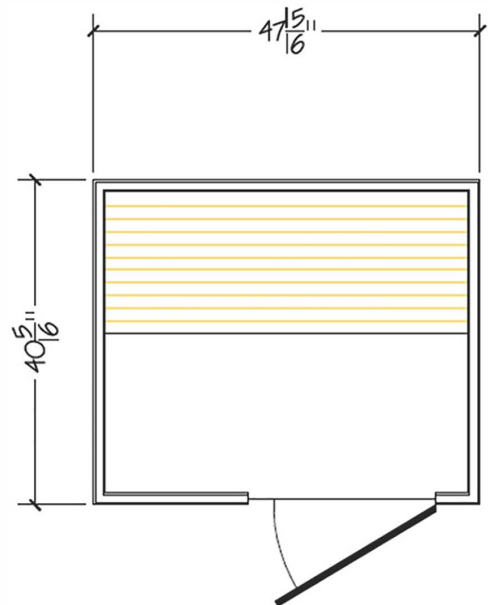

- 🌿 2-person capacity
- 🌿 15 amp simple plug-in model
- 🌿 40" d x 48" w x 75" h (approx.)
- 🌿 Canadian Hemlock interior & exterior
- 🌿 Interior SaunaLogic™ Touch Pad control
- 🌿 Bluetooth™ Audio System
- 🌿 5-year emitter warranty
- 🌿 1-year wood & control warranty

*Plugs into a standard 15 amp outlet!*

*3" clearance on sides of unit and 8" overhead clearance required for installation*

*\* Rooms cannot be altered*

*\* Pre-delivery site inspection recommended to insure room will fit*