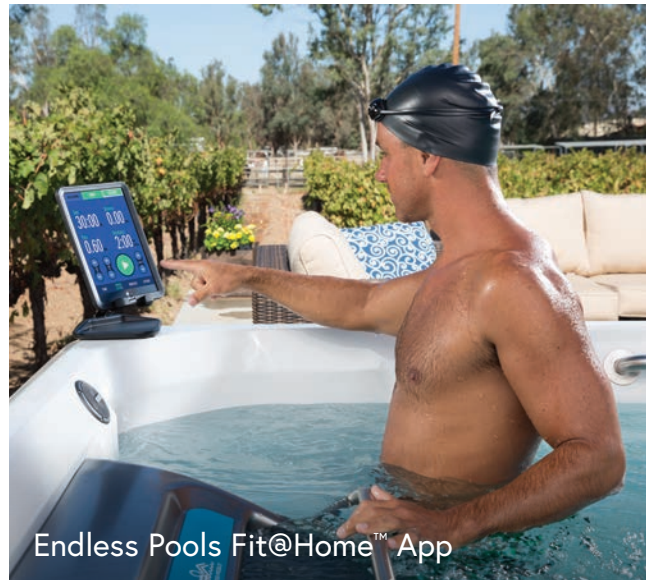

For one-of-a-kind, low-impact exercise that's easy on your joints and muscles, try our optional underwater treadmill. The experience is like no other! Whether you're staying in shape or rehabbing an injury, our fully submerged hydraulic treadmill can be added to our E-series swim spas for a fun and effective way to run, walk and exercise in water.

R-Series

With RecSport® Technology

VERSATILE, AFFORDABLE FAMILY FUN.

This compact, all-in-one swim spa features a jetted current ideal for recreation and exercise. For those who want the quality of Endless™ Pools at an affordable price, each model's layout is thoughtfully designed for family use, providing ample seating and space for maximum fun! Make the smart choice with R-Series – where value meets quality.

FITNESS ACCESSORIES

Underwater Mirror

Endless Pools Fit@Home™ App

Aquabike

Resistance Bands

Exercise Kit

LIFESTYLE ACCESSORIES

Surface Kits

LED Exterior Lighting (X- and R-Series)

WeatherPro™ Cover with
CoverCradle™ Lifter System

Bluetooth® Sound System

4-Tier Step

MAKE IT YOUR OWN!

Elevate your experience with options to power up your workout, perfect your swim technique, provide safety and security, or just have fun and relax.