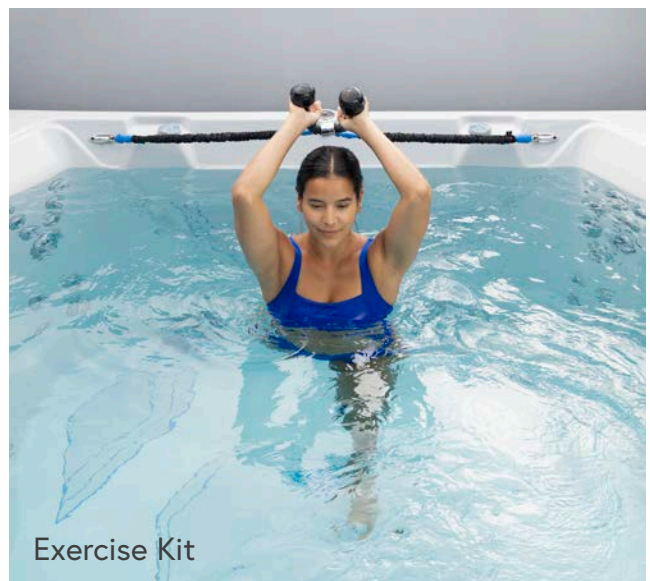

FITNESS ACCESSORIES

Underwater Mirror

Endless Pools Fit@Home™ App

Aquabike

Resistance Bands

Exercise Kit

LIFESTYLE ACCESSORIES

Surface Kits

LED Exterior Lighting (X- and R-Series)

WeatherPro™ Cover with
CoverCradle™ Lifter System

Bluetooth® Sound System

4-Tier Step

MAKE IT YOUR OWN!

Elevate your experience with options to power up your workout, perfect your swim technique, provide safety and security, or just have fun and relax.