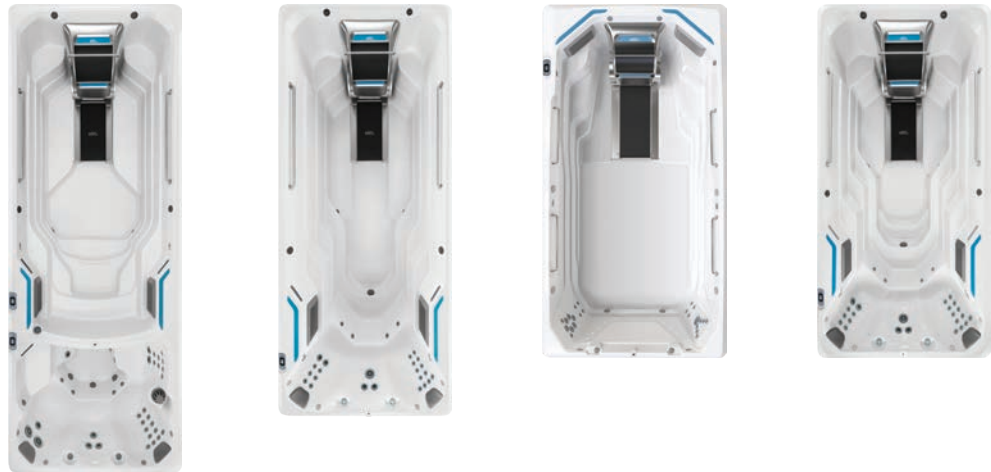

Models

E-Series

Model	E2000	E700	E550	E500
Length x Width x Height	20' x 89" x 58" 610 x 226 x 147 cm	17' x 89" x 58" 518 x 226 x 147 cm	15' x 94" x 58" 457 x 239 x 147 cm	15' x 89" x 58" 457 x 226 x 147 cm
Weight Dry	4,215 lbs (w/Tread) | 4,090 lbs 1,915 kg (w/Tread) | 1,860 kg	3,150 lbs (w/Tread) | 3,025 lbs 1,430 kg (w/Tread) | 1,375 kg	3,700 lbs (w/Tread) | 3,575 lbs 1,680 kg (w/Tread) | 1,625 kg	3,030 lbs (w/Tread) | 2,905 lbs 1,375 kg (w/Tread) | 1,320 kg
Weight Filled*	25,545 lbs (w/Tread) | 25,795 lbs 11,590 kg (w/Tread) | 11,705 kg	22,395 lbs (w/Tread) | 22,685 lbs 10,160 kg (w/Tread) | 10,290 kg	25,110 lbs (w/Tread) | 25,235 lbs 11,390 kg (w/Tread) | 11,450 kg	19,235 lbs (w/Tread) | 19,400 lbs 8,725 kg (w/Tread) | 8,800 kg
Water Capacity	2,350 gal (w/Tread) | 2,395 gal 8,900 l (w/Tread) | 9,065 l	2,100 gal (w/Tread) | 2,150 gal 7,950 l (w/Tread) | 8,140 l	2,360 gal (w/Tread) | 2,390 gal 8,935 l (w/Tread) | 9,050 l	1,735 gal(w/Tread) | 1,770 gal 6,570 l (w/Tread) | 6,705 l
Current Technology	Hydrodrive™	Hydrodrive™	Hydrodrive™	Hydrodrive™
Hydraulic Power Unit	5 hp Hydraulic Power Unit	5 hp Hydraulic Power Unit	5 hp Hydraulic Power Unit	5 hp Hydraulic Power Unit
Electrical Requirements	230V/60amp, 60 Hz	230v/60amp, 60Hz	230v/60amp, 60Hz	230v/60amp, 60Hz
Heater	4000 watt	4000 watt	4000 watt	4000 watt
Hydromassage Jets	36	27	23	27
Structure	14-Gauge Steel Frame & ABS Base Pan	14-Gauge Steel Frame & ABS Base Pan	14-Gauge Steel Frame & ABS Base Pan	14-Gauge Steel Frame & ABS Base Pan
Underwater Treadmill	Optional	Optional	Optional	Optional
Water Management System	UVC + CD Ozone (Swim Side), CD Ozone (Spa Side)	UVC + CD Ozone	UVC + CD Ozone	UVC + CD Ozone
Filtration Area	200 sq ft (Swim Side), 50 sq ft (Spa Side) 18 m² (Swim Side), 5 m² (Spa Side)	200 sq ft | 18 m²	200 sq ft | 18 m²	200 sq ft | 18 m²
Bluetooth®- Enabled Sound System	Optional	Optional	Optional	Optional
Exterior LED Lighting	LED Light Bar	LED Light Bar	LED Light Bar	LED Light Bar
Illuminated Waterfall	3	2	n/a	2
LED Interior Points of Light	26	20	24	18

* Weight Filled includes the weight of water and 10 adults weighing 175 Lbs/80 kg each.