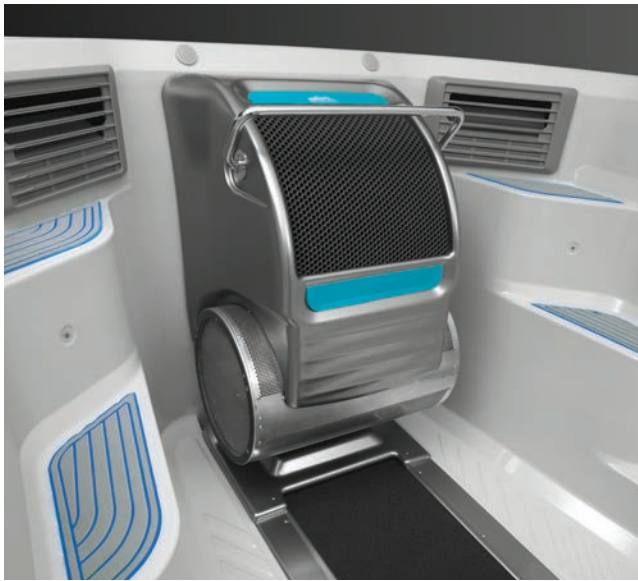

Explore Three Distinct Swim Spa Collections

TECHNOLOGY AND OPTIONS TO FIT YOUR LIFESTYLE.

With an Endless™ Pools Swim Spa, you can enjoy swimming, water-based workouts, hydromassage, and family fun, all in one beautifully designed package. With nine models to choose from, there's one that's the perfect match for you. Our premium E-Series, with its wide, smooth, Hydrodrive™ current system is a swimmer's dream come true. The popular X-Series provides fitness and fun for active families. Our value-priced R-Series puts Endless Pools quality within reach.

**PREMIUM
E-SERIES**

**POPULAR
X-SERIES**

**VALUE-PACKED
R-SERIES**

E-Series

With Hydrodrive™ Technology

ELEVATE YOUR EXPECTATIONS.

Endless™ Pools E-Series Swim Spas are the right choice for anyone who is serious about wellness. Swimmers, athletes, weekend warriors, and active families can challenge themselves with the Hydrodrive™ current system and underwater treadmill (optional), or relax and enjoy the warm water and hydrotherapy in any of the E-Series Swim Spas.

X-Series

With SwimCross[®] Technology

UNBELIEVABLE PERFORMANCE. INCREDIBLE VALUE.

The X-Series is a perfect choice for exercise, recreational swimming, and quality family time. Adjust the SwimCross jetted current to enjoy an invigorating swim or low-impact resistance workout, at your pace! Four jets provide lift and resistance, without the introduction of air, to provide an ideal jetted current experience.

R-Series

With RecSport® Technology

VERSATILE, AFFORDABLE FAMILY FUN.

This compact, all-in-one swim spa features a jetted current ideal for recreation and exercise. For those who want the quality of Endless™ Pools at an affordable price, each model's layout is thoughtfully designed for family use, providing ample seating and space for maximum fun! Make the smart choice with R-Series – where value meets quality.