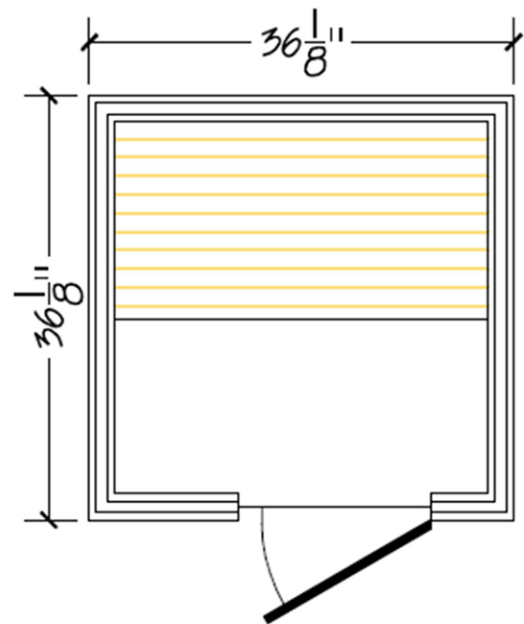

For Fun & Wellness, Call
ULTRA MODERN
POOL & PATIO
 Since 1954

- 🌿 1-person capacity
- 🌿 15 amp simple plug-in model
- 🌿 36" d x 36" w x 75" h (approx.)
- 🌿 Canadian Hemlock interior & exterior
- 🌿 Interior SaunaLogic™ Touch Pad control
- 🌿 Bluetooth™ Audio System
- 🌿 5-year emitter warranty
- 🌿 1-year wood & control warranty

Plugs into a standard 15 amp outlet!

3" clearance on sides of unit and 8" overhead clearance required for installation

CarbonFlex™

finnleg 100 YEARS OF SAUNA

* Rooms cannot be altered

* Pre-delivery site inspection recommended to insure room will fit